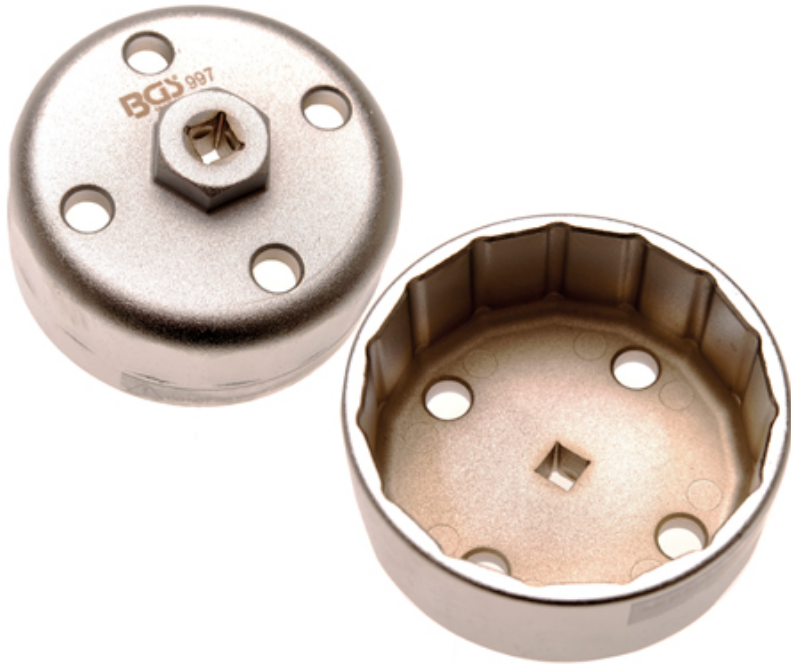

## Oil Filter Cap Wrench for Hyundai / Kia (Art. 997)

**10**  **3/8****BGS**<sup>®</sup>  
technic**PRO +**

- suitable for KIA Mohave und Hyundai Veracruz
- 15-pt.
- aluminum
- 3/8" drive

Technical modifications reserved - we are not responsible for issues while printing