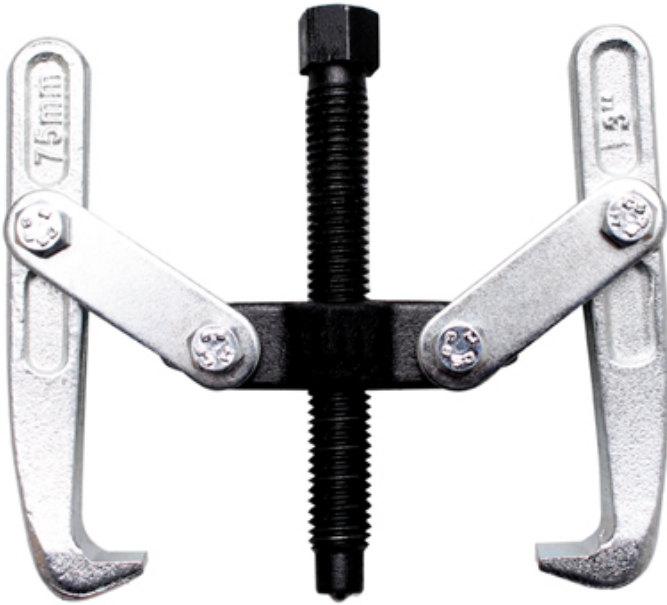

Puller, Reversible Twin Leg, 75 mm (Art. 7690)

---

- usable as inside and outside puller
- max. puller wide: 75 mm
- max. puller depth: 70 mm
- forged
- with ball tip

Technical modifications reserved - we are not responsible for issues while printing